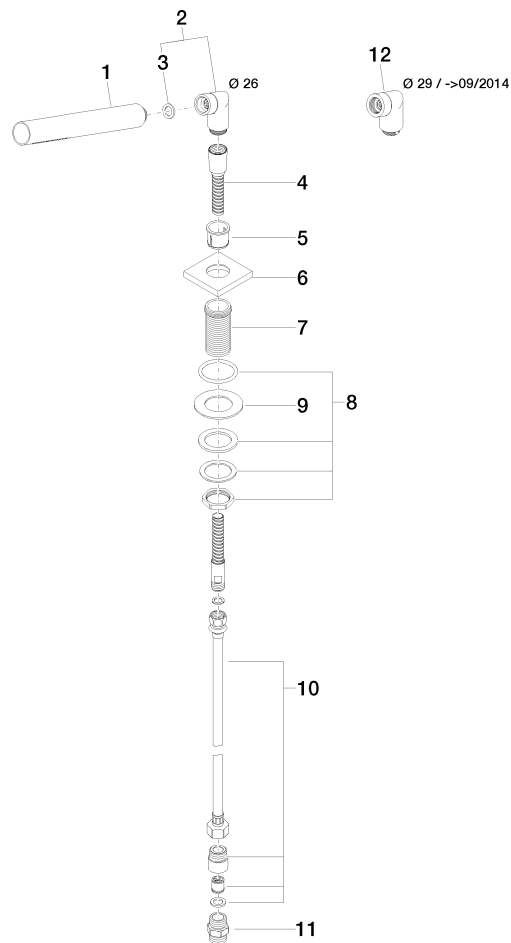

27 702 980

Fits: IMO, MEM, CL.1, CYO

- COMPACT RAIN, max. flow rate 6.8 l/min (at 3 bar)
- with anti-scale system
- rosette 60 x 60 mm
- hole diameter 32 mm
- metal shower hose 2250mm with integrated anti-twist protection

Two-piece design allows hose to later be changed without dismantling the fitting.

Intrinsic protection against back flow.

	Brushed Chrome	27 702 980-93
	Chrome	27 702 980-00
	Brushed Platinum	27 702 980-06
	Platinum	27 702 980-08
	Dark Chrome	27 702 980-19
	Brushed Light Gold	27 702 980-27
	Brushed Durabronze (23kt Gold)	27 702 980-28
	Matte Black	27 702 980-33
	Brushed Champagne (22kt Gold)	27 702 980-46
	Champagne (22kt Gold)	27 702 980-47
	Brushed Dark Platinum	27 702 980-99

27 702 980

Flow rate chart

Certificates

IAPMO\_4976 (2). Belgaqua\_21-383- WRAS\_2209005.  
27\_8.

27 702 980

Parts for other finishes can be found here: [Chrome](#)

### Spare parts list

No.	Item Number	Name	Quantity used	Delivery time
1	90 12 11 140 30-93	shower	1	20
2	04 24 04 287 00-93	nipple	1	20
3	90 14 20 002 00 90	seal	1	2
4	28 322 970-93	Metal shower hose 1/2" x 3/8" x 1750 mm - Brushed Chrome	1	20
5	90 18 40 085 00 90	sleeve	1	2
6	09 27 68 003-93	rosette	1	20
7	09 30 01 090-07	sleeve	1	30
8	04 23 10 032 46 90	fixing set	1	2
9	09 30 11 060 90	disc	1	2
10	12 505 970 90	High pressure hose 1/2" x 3/8" x 500 mm -	1	2
11	90 24 03 168 00 90	nipple	1	2
12	04 24 04 187 00-93	nipple	1	-