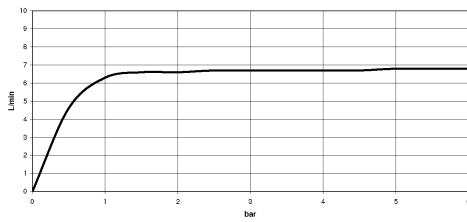

27 702 980

Fits: IMO, MEM, CL.1, CYO

- COMPACT RAIN, max. flow rate 6.8 l/min (at 3 bar)
- with anti-scale system
- rosette 60 x 60 mm
- hole diameter 32 mm
- metal shower hose 2250mm with integrated anti-twist protection

Two-piece design allows hose to later be changed without dismantling the fitting.

Intrinsic protection against back flow.

	Brushed Chrome	27 702 980-93
	Chrome	27 702 980-00
	Brushed Platinum	27 702 980-06
	Platinum	27 702 980-08
	Dark Chrome	27 702 980-19
	Brushed Light Gold	27 702 980-27
	Brushed Durabronze (23kt Gold)	27 702 980-28
	Matte Black	27 702 980-33
	Brushed Champagne (22kt Gold)	27 702 980-46
	Champagne (22kt Gold)	27 702 980-47
	Brushed Dark Platinum	27 702 980-99

27 702 980

Flow rate chart

Certificates

IAPMO\_4976 (2). Belgaqua\_21-383- WRAS\_2209005.  
27\_8.

27 702 980

Parts for other finishes can be found here: [Chrome](#)