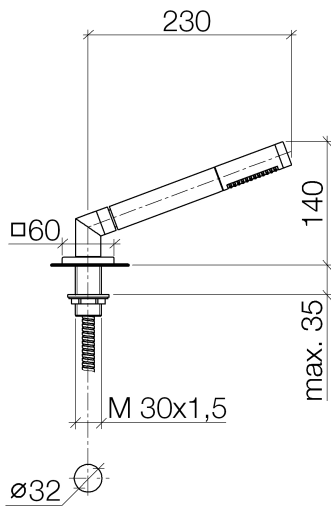

27 702 980

Fits: IMO, MEM, CL.1, CYO

- COMPACT RAIN, max. flow rate 6.8 l/min (at 3 bar)
- with anti-scale system
- rosette 60 x 60 mm
- hole diameter 32 mm
- metal shower hose 2250mm with integrated anti-twist protection

Two-piece design allows hose to later be changed without dismantling the fitting.

Intrinsic protection against back flow.

	Brushed Chrome	27 702 980-93
	Chrome	27 702 980-00
	Brushed Platinum	27 702 980-06
	Platinum	27 702 980-08
	Dark Chrome	27 702 980-19
	Brushed Light Gold	27 702 980-27
	Brushed Durabronze (23kt Gold)	27 702 980-28
	Matte Black	27 702 980-33
	Brushed Champagne (22kt Gold)	27 702 980-46
	Champagne (22kt Gold)	27 702 980-47
	Brushed Dark Platinum	27 702 980-99

27 702 980

Flow rate chart

Certificates

IAPMO\_4976 (2). Belgaqua\_21-383- WRAS\_2209005.  
27\_8.

27 702 980

Parts for other finishes can be found here: [Chrome](#)

### Spare parts list

No.	Item Number	Name	Quantity used	Delivery time
1	90 12 11 140 30-93	shower	1	20
2	04 24 04 287 00-93	nipple	1	20
3	90 14 20 002 00 90	seal	1	2
4	28 322 970-93	Metal shower hose 1/2" x 3/8" x 1750 mm - Brushed Chrome	1	20
5	90 18 40 085 00 90	sleeve	1	2
6	09 27 68 003-93	rosette	1	20
7	09 30 01 090-07	sleeve	1	30
8	04 23 10 032 46 90	fixing set	1	2
9	09 30 11 060 90	disc	1	2
10	12 505 970 90	High pressure hose 1/2" x 3/8" x 500 mm -	1	2
11	90 24 03 168 00 90	nipple	1	2
12	04 24 04 187 00-93	nipple	1	-